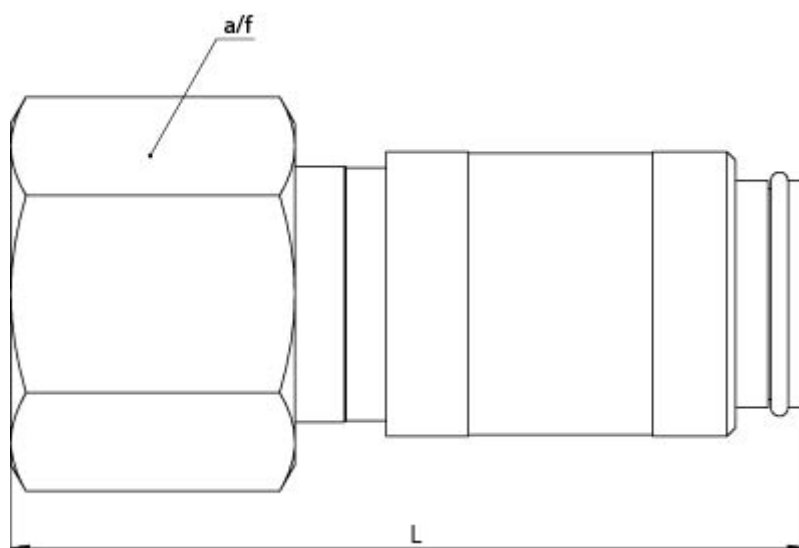

Data Sheet

Article number: 58624472e

Description: Quick-connect coupling w. inner R3/8"
NW 7.8

Measures

A/F = 19
Length = 54
Thread = R3/8"